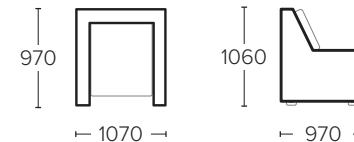

MEASUREMENTS

3 SEATER

2 SEATER

RECLINER

Scan QR code to view this product online at [synargy.com](https://www.synargy.com)