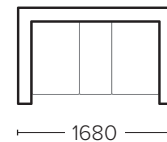

COLOURS AVAILABLE

STOCKED IN

NUSUEDE FABRIC
(GRAPHITE W COFFEE BEAN TRIM)

MADE TO ORDER

NUSUEDE FABRIC
(SMOKE W SLATE TRIM)

KEY FEATURES & BENEFITS

FRAME FSC certified Pine and Plywood frame

A sturdy frame constructed with sustainably sourced timber provides a solid and long-lasting base to the suite

FOUNDATION Heavy gauge steel Zig Zag springs

The foundation delivers long-lasting support & the first layer of comfort

FOAM Premium high-density D28 Polyurethane foam topped with a Dacron layer

Layered high & low density foam delivers seating that lasts without compromising on comfort

MECHANISM Tested up to 150kgs at 25,000 cycles

Warranted for use up to 150kgs, this robust manual recliner mechanism has been crafted to last - that's 30kg more weight-loading than standard mechanisms!

UPHOLSTERY Stocked in Nusuede fabric (graphite)

Available in graphite with coffee bean trim, and can be made to order in smoke colour with slate trim

SALES COLLATERAL AVAILABLE

- POS PAGE
- SPECIFICATION / TRAINING SHEET
- 150KG SASH SET

MEASUREMENTS

3 SEATER

2 SEATER

RECLINER

Scan QR code to view this product online at [synargy.com](https://www.synargy.com)