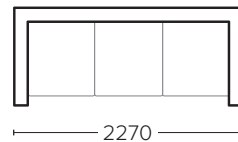

COLOURS AVAILABLE

STOCKED IN

NUSUEDE FABRIC
(GRAPHITE W COFFEE BEAN TRIM)

MADE TO ORDER

NUSUEDE FABRIC
(SMOKE W SLATE TRIM)

KEY FEATURES & BENEFITS

FRAME FSC certified Pine and Plywood frame

A sturdy frame constructed with sustainably sourced timber provides a solid and long-lasting base to the suite

FOUNDATION Heavy gauge steel Zig Zag springs

The foundation delivers long-lasting support & the first layer of comfort

FOAM Premium high-density D28 Polyurethane foam topped with a Dacron layer

Layered high & low density foam delivers seating that lasts without compromising on comfort

MECHANISM Tested up to 150kgs at 25,000 cycles

Warranted for use up to 150kgs, this robust manual recliner mechanism has been crafted to last - that's 30kg more weight-loading than standard mechanisms!

UPHOLSTERY Stocked in Nusuede fabric (graphite)

Available in graphite with coffee bean trim, and can be made to order in smoke colour with slate trim

SALES COLLATERAL AVAILABLE

- POS PAGE
- SPECIFICATION / TRAINING SHEET
- 150KG SASH SET

MEASUREMENTS

3 SEATER